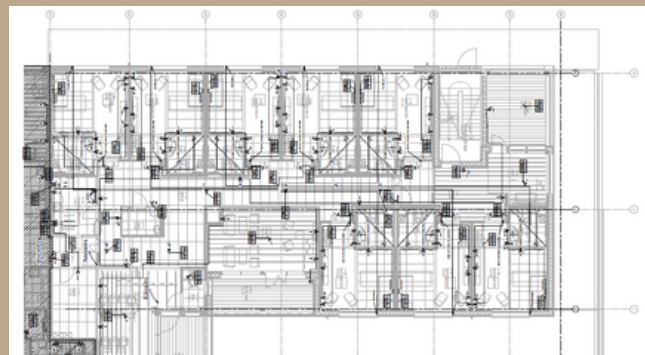

Commercial

Residential

Hovli nursing homes

In Reality

BIM Model (3D)

Electrical Drawing

Electrical BIM Modelling and Coordination Services

- Highly fidelity electrical BIM model
- Detailed BIM model (LOD 100-500)
- BIM model with fully parametric electrical families for fabrication
- Providing details into model for scheduling, cost estimation, and ITO
- Clash detection for minimum electrical system clashes
- Generating clash report to simplify electrical design change order